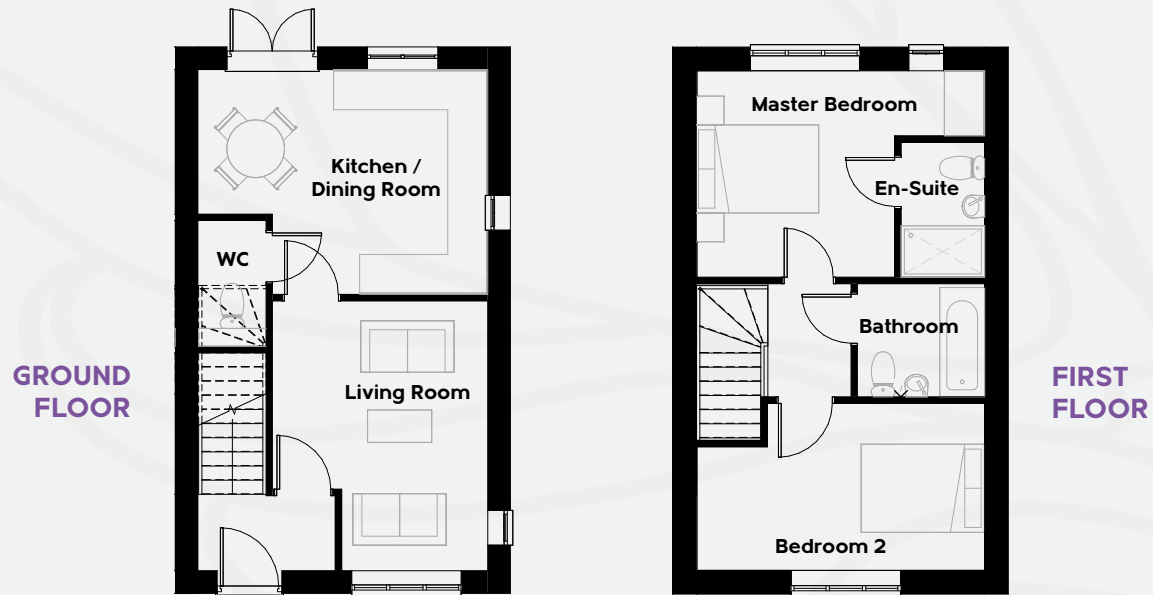

ELLINGTON

HOUSE NUMBERS: 3 & 5

Two bedroom semi detached house

Kitchen / Dining
14'6" (4.5m) max x 11'5" (3.5m) max

Living Room
10'10" (3.35m) x 13'8" (4.2m) max

Master Bedroom
14'6" (4.5m) x 10'5" (3.21m)

Bedroom 2
14'6" (4.5m) x 8'7" (2.65m)

Bathroom
6'5" (1.98m) x 5'8" (1.76m)

TOTAL GROUND FLOOR 378 ft² 35.1m² TOTAL FIRST FLOOR 341 ft² (31.7m²)

www.mulberryhomesltd.co.uk